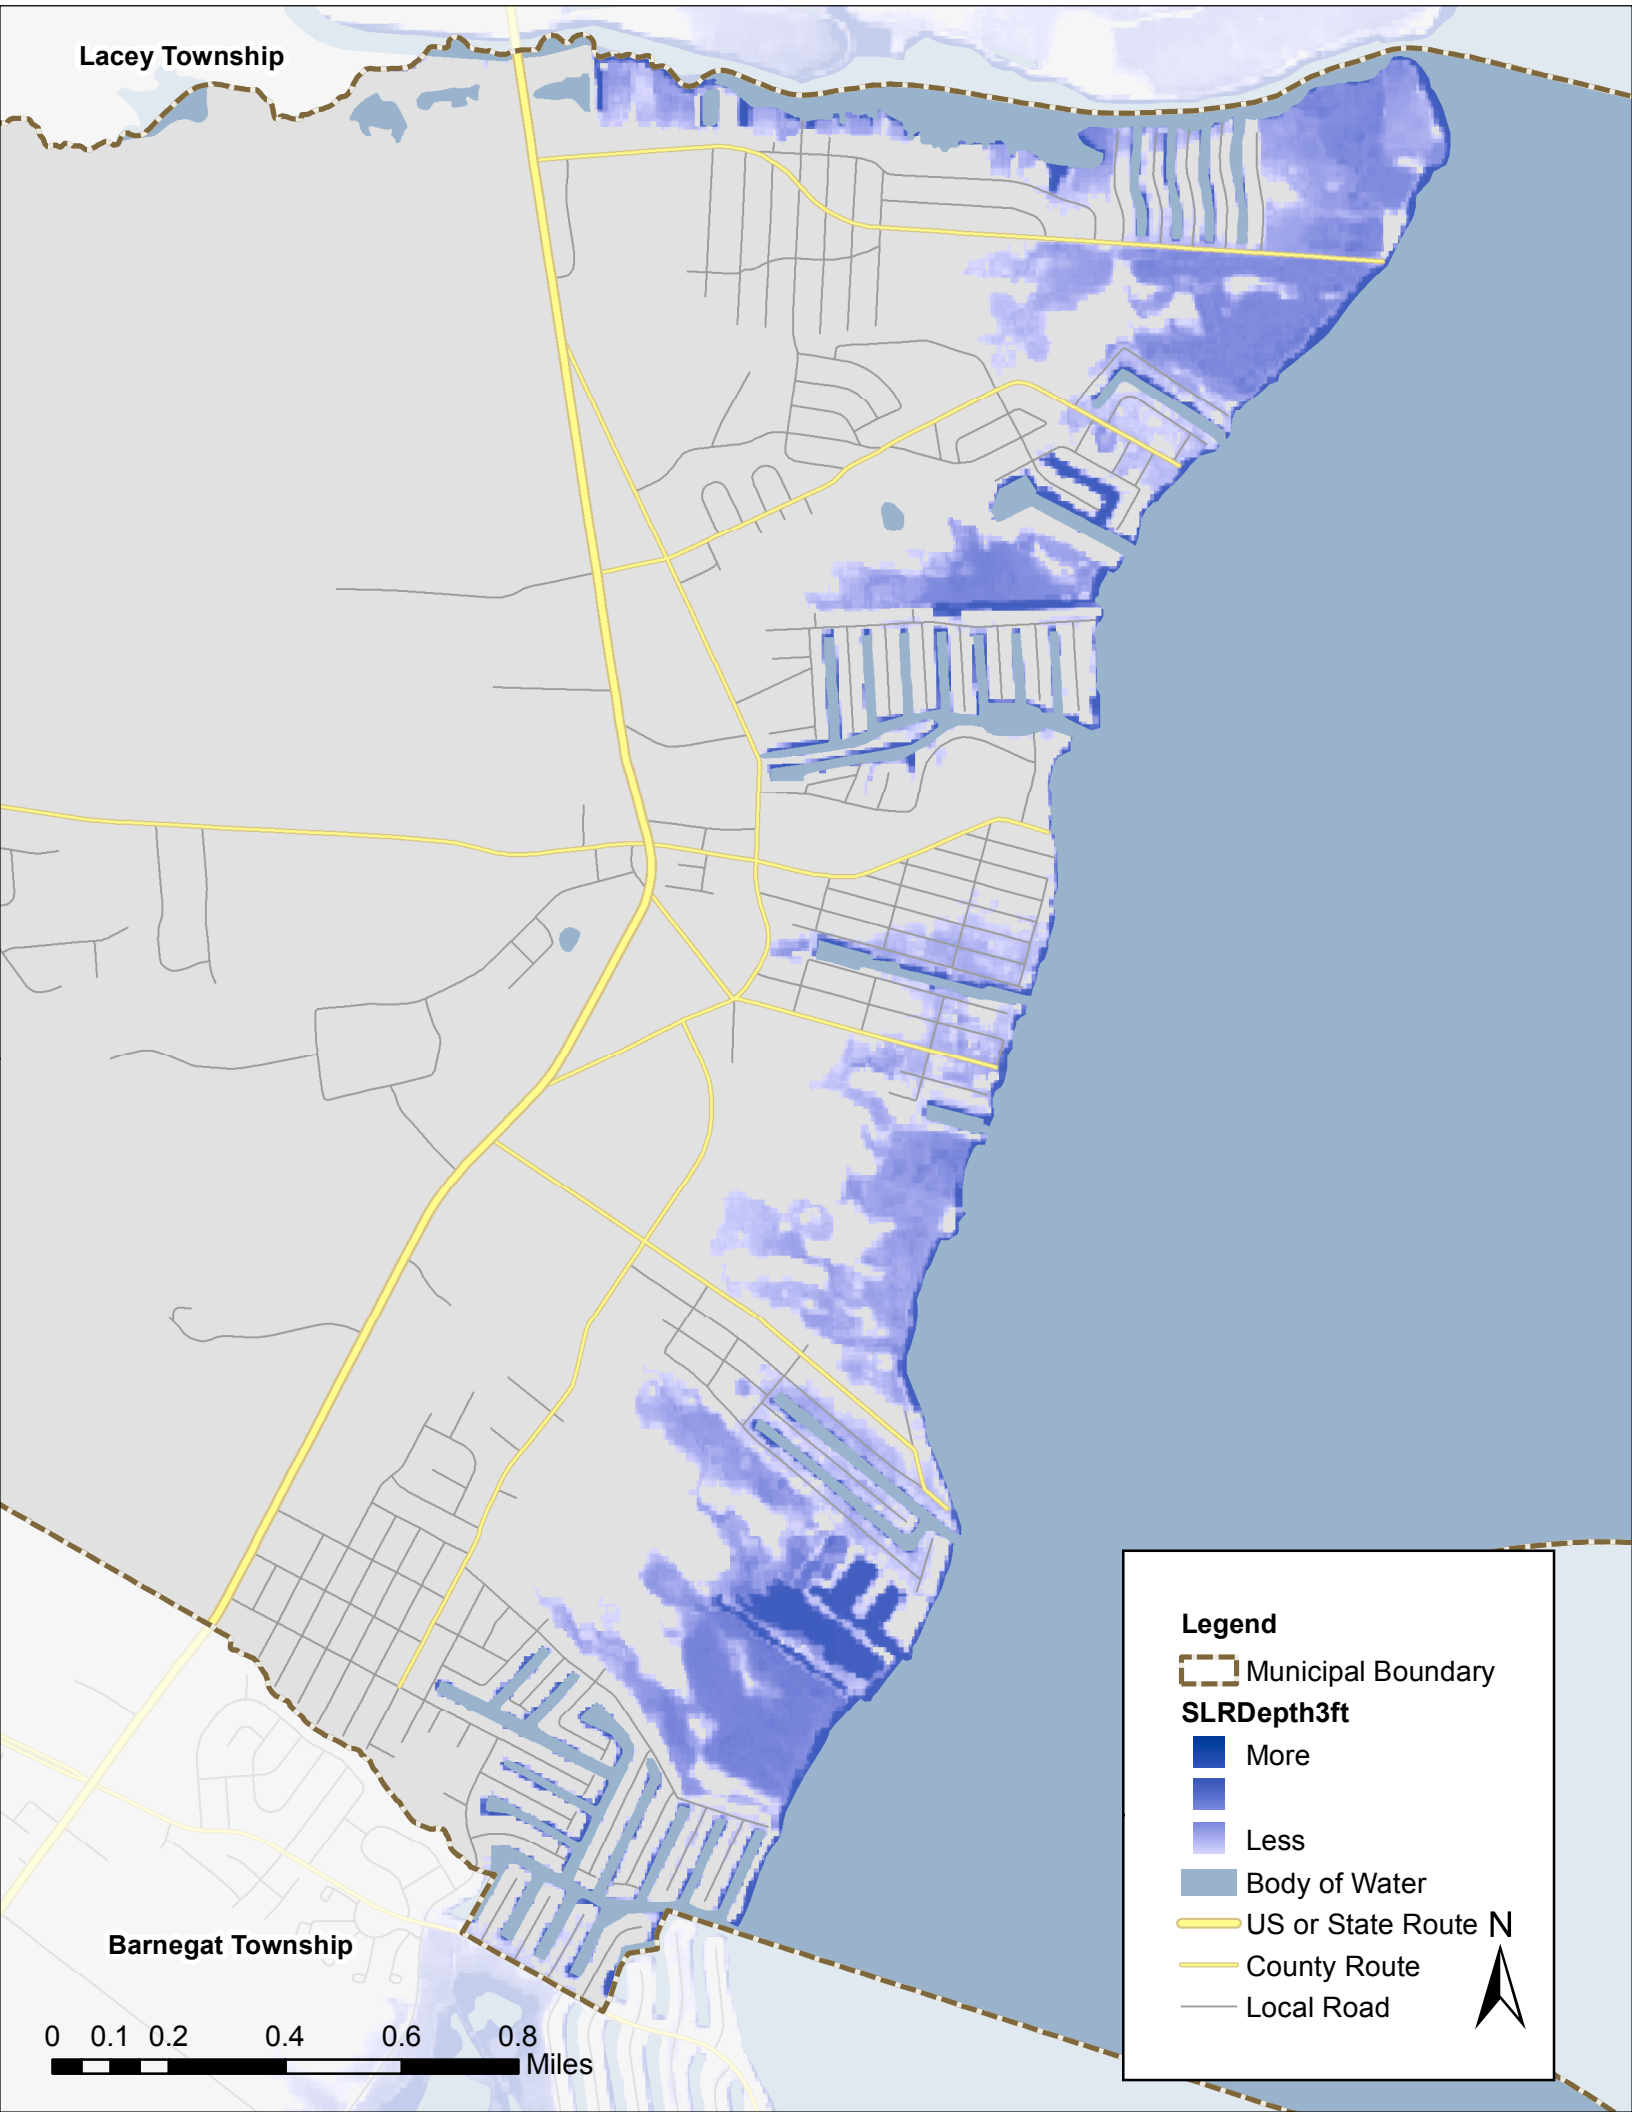

Lacey Township

Barneгат Township

0 0.1 0.2 0.4 0.6 0.8 Miles

Legend

 Municipal Boundary

SLRDepth3ft

 More

 Less

 Body of Water

 US or State Route N

 County Route

 Local Road